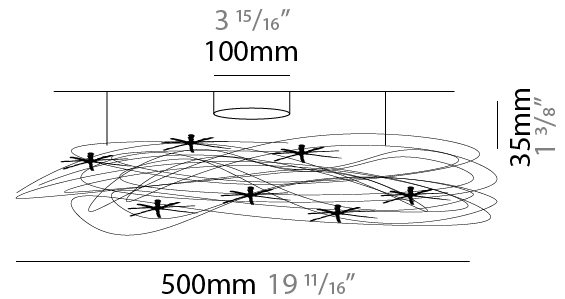

PROJECT
TYPE
SPECIFIER
QUANTITY
DATE

CONFUSIONE SURFACE

D132000

base number

1. To build a product code in our configurator select the specify button on the base model # product page
2. To build a manual product code on this datasheet choose from the options listed below in blue font and add the suffix to the base model #

GENERAL

Series: Confusione
Brand: Knikerboker
Division: Design
Mounting Type: Surface
Mounting Location: Ceiling
Subcategory: Ambient

PHYSICAL

Shape: Round
Diameter (mm): 500
Diameter (in): 19 ¹¹/₁₆
Light Distribution: Direct / Indirect
Fixture Finish: ANA
Fixture Material: Aluminum

ELECTRICAL

Number of Lamps: 10
Lamp Type: LED
Input Wattage (W): 12
Bulb Included: Bulb Included
Total Output Wattage (W): 10
Max. Wattage Per Lamp (W): 1
Lamp Base: G4
Dimming: 0-10V Dimming / Phase Dimming (120Vac Only)
Driver Included: Yes
Driver Location: Integrated
Driver Type: Constant Voltage - Universal
Driver Class: Class 2
Input Voltage (V): 120 - 277
Output Voltage (V): 12
Upon Request: (Not included - see components) Remote: 0-10Vdc dimming / Phase dimming @120Vac only / (Included) Integral: Non-dimming 277Vac

LED

Color Temperature (°K): 3000
Max. Delivered Lumen (lm): 800
CRI: >80 CRI

OPTICAL

RATINGS AND CERTIFICATIONS

Certified By: CSA Certified to UL and CSA Standards
IP rating: IP20