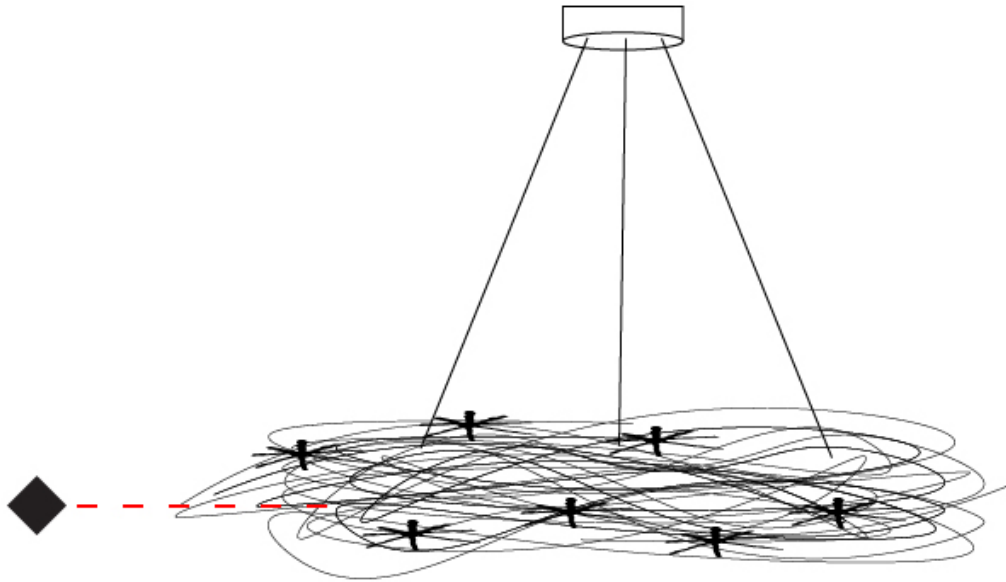

CONFUSIONE SUSPENSION

D131145

PROJECT

TYPE

SPECIFIER

QUANTITY

DATE

D