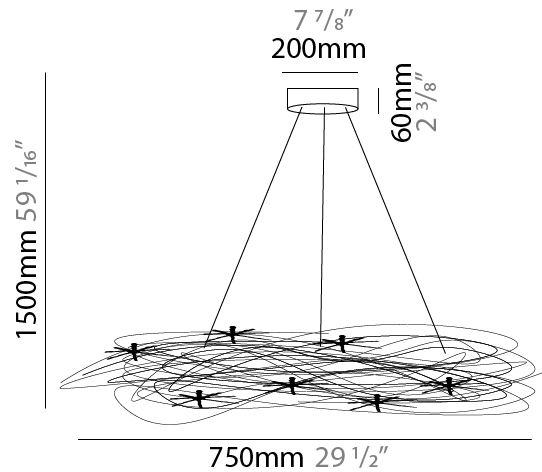

D131271

base number

1. To build a product code in our configurator select the specify button on the base model # product page
2. To build a manual product code on this datasheet choose from the options listed below in blue font and add the suffix to the base model #

GENERAL

Series: Confusione
Brand: Knikerboker
Division: Design
Mounting Type: Suspension
Mounting Location: Ceiling
Subcategory: Ambient

PHYSICAL

Shape: Round
Diameter (mm): 750
Diameter (in): 29 1/2
Extension (mm): 2000
Extension (in): 78 3/4
Light Distribution: Direct / Indirect
Fixture Finish: ANA
Fixture Material: Anodized Aluminum
Cable Details: 3 Silicon Cable 2000mm / 78 3/4

ELECTRICAL

Number of Lamps: 10
Lamp Type: LED
Input Wattage (W): 12
Bulb Included: Bulb Included
Total Output Wattage (W): 10
Max. Wattage Per Lamp (W): 1
Lamp Base: G4
Dimming: 0-10V Dimming / Phase Dimming (120Vac Only)
Driver Included: Yes
Driver Location: Integrated
Driver Type: Constant Voltage - Universal
Driver Class: Class 2
Input Voltage (V): 120 - 277
Output Voltage (V): 12
Lamp Voltage (V): 12
Upon Request: (Not included - see components) Remote: 0-10Vdc dimming / Phase dimming @120Vac only / (Included) Integral Non-dimming 277Vac

LED

Color Temperature (°K): 3000
Max. Delivered Lumen (lm): 800
CRI: >80 CRI

OPTICAL

RATINGS AND CERTIFICATIONS

Certified By: CSA Certified to UL and CSA Standards
IP rating: IP20

PROJECT	
TYPE	
SPECIFIER	
QUANTITY	
DATE