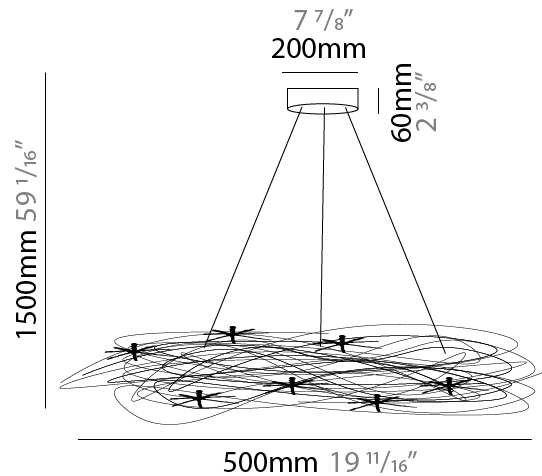

PROJECT	
TYPE	
SPECIFIER	
QUANTITY	
DATE	

CONFUSIONE SUSPENSION

D131273

base number

1. To build a product code in our configurator select the specify button on the base model # product page
2. To build a manual product code on this datasheet choose from the options listed below in blue font and add the suffix to the base model #

GENERAL

Series: Confusione
Brand: Knikerboker
Division: Design
Mounting Type: Suspension
Mounting Location: Ceiling
Subcategory: Pendant

PHYSICAL

Shape: Round
Diameter (mm): 500
Diameter (in): 19 11/16
Extension (mm): 2000
Extension (in): 78 3/4
Light Distribution: Direct / Indirect
Fixture Finish: ANA
Fixture Material: Anodized Aluminum
Cable Details: Silicon Cable 2000mm / 78 3/4

ELECTRICAL

Number of Lamps: 20
Lamp Type: LED
Input Wattage (W): 24
Bulb Included: Bulb Included
Total Output Wattage (W): 20
Max. Wattage Per Lamp (W): 1
Lamp Base: G4
Dimming: 0-10V Dimming / Phase Dimming (120Vac Only)
Driver Included: Yes
Driver Location: Integrated
Driver Type: Constant Voltage - Universal
Driver Class: Class 2
Input Voltage (V): 120 - 277
Output Voltage (V): 12
Upon Request: (Not included - see components) Remote: 0-10Vdc dimming / Phase dimming @120Vac only / (Included) Integral Non-dimming 277Vac

LED

Color Temperature (°K): 3000
Max. Delivered Lumen (lm): 1600
CRI: >80 CRI

OPTICAL

RATINGS AND CERTIFICATIONS

Certified By: Certified for North American Standards
IP rating: IP20