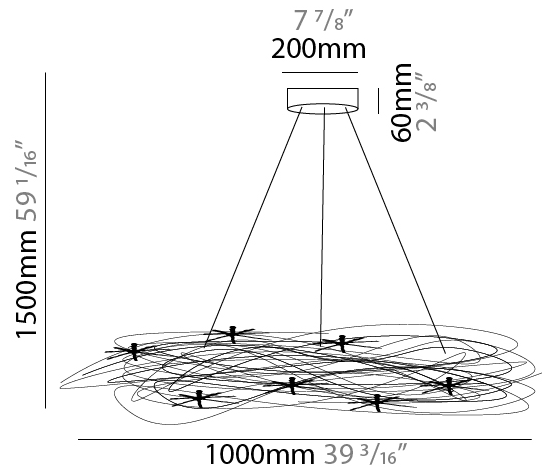

CONFUSIONE SUSPENSION

D131272

base number

1. To build a product code in our configurator select the specify button on the base model # product page
2. To build a manual product code on this datasheet choose from the options listed below in blue font and add the suffix to the base model #

GENERAL

Series: Confusione
Brand: Knikerboker
Division: Design
Mounting Type: Suspension
Mounting Location: Ceiling
Subcategory: Ambient

PHYSICAL

Shape: Round
Diameter (mm): 1000
Diameter (in): 39 3/8
Extension (mm): 2000
Extension (in): 78 3/4
Light Distribution: Direct / Indirect
Fixture Finish: ANA
Fixture Material: Anodized Aluminum
Cable Details: Silicon Cable 2000mm / 78 3/4

ELECTRICAL

Number of Lamps: 25
Lamp Type: LED
Input Wattage (W): 30
Bulb Included: Bulb Included
Total Output Wattage (W): 25
Max. Wattage Per Lamp (W): 1
Lamp Base: G4
Dimming: 0-10V Dimming / Phase Dimming (120Vac Only)
Driver Included: Yes
Driver Location: Integrated
Driver Type: Constant Voltage - Universal
Driver Class: Class 2
Input Voltage (V): 120 - 277
Output Voltage (V): 12
Lamp Voltage (V): 12
Upon Request: (Not included - see components) Remote: 0-10Vdc dimming / Phase dimming @120Vac only / (Included) Integral Non-dimming 277Vac

LED

Color Temperature (°K): 3000
Max. Delivered Lumen (lm): 2000
CRI: >80 CRI

OPTICAL

RATINGS AND CERTIFICATIONS

Certified By: CSA Certified to UL and CSA Standards
IP rating: IP20