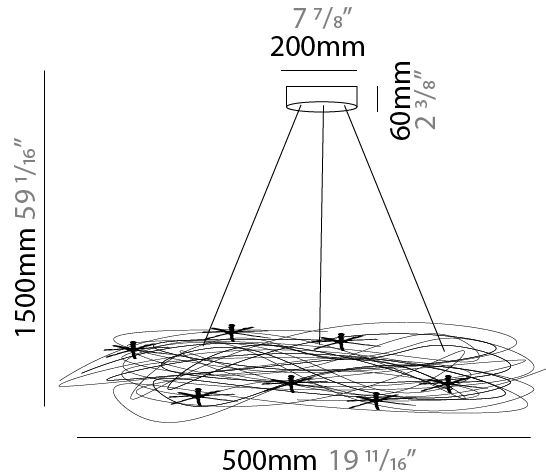

PROJECT	
TYPE	
SPECIFIER	
QUANTITY	
DATE	

CONFUSIONE SUSPENSION

D131145

base number

1. To build a product code in our configurator select the specify button on the base model # product page
2. To build a manual product code on this datasheet choose from the options listed below in blue font and add the suffix to the base model #

GENERAL

Series: Confusione
Brand: Knikerboker
Division: Design
Mounting Type: Suspension
Mounting Location: Ceiling
Subcategory: Pendant

PHYSICAL

Shape: Round
Diameter (mm): 500
Diameter (in): 19 11/16
Light Distribution: Direct / Indirect
Fixture Material: Anodized Aluminum
Cable Details: 3 Steel Cable 1500m / 59 1/16"

ELECTRICAL

Number of Lamps: 10
Lamp Type: LED
Bulb Included: Bulb Included
Total Output Wattage (W): 10
Max. Wattage Per Lamp (W): 1
Lamp Base: G4
Dimming: 0-10V Dimming / Phase Dimming (120Vac Only)
Driver Included: Yes
Driver Location: Remote
Driver Type: Constant Voltage - 120Vac
Driver Class: Class 2
Input Voltage (V): 120 - 277
Output Voltage (V): 12
Upon Request: (Not included - see components) Remote: 0-10Vdc dimming / Phase dimming @120Vac only / 277Vac

LED

OPTICAL

RATINGS AND CERTIFICATIONS

Certified By: Certified for North American Standards
IP rating: IP20