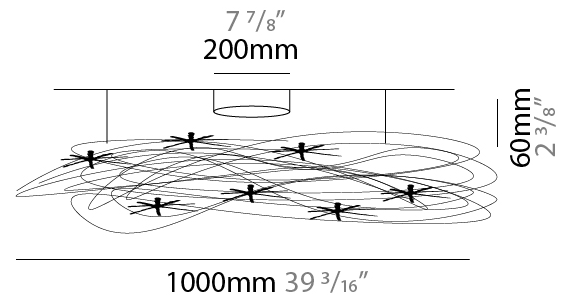

CONFUSIONE SURFACE

D132002

base number

1. To build a product code in our configurator select the specify button on the base model # product page
2. To build a manual product code on this datasheet choose from the options listed below in blue font and add the suffix to the base model #

GENERAL

Series: Confusione

Brand: Knikerboker

Division: Design

Mounting Type: Surface

Mounting Location: Ceiling

Subcategory: Ambient

PHYSICAL

Shape: Round

Diameter (mm): 1000

Diameter (in): 39 ³/₈

Light Distribution: Direct / Indirect

Fixture Finish: ANA

Fixture Material: Aluminum

ELECTRICAL

Number of Lamps: 15

Lamp Type: LED

Input Wattage (W): 18

Bulb Included: Bulb Included

Total Output Wattage (W): 15

Max. Wattage Per Lamp (W): 1

Lamp Base: G4

Dimming: 0-10V Dimming / Phase Dimming (120Vac Only)

Driver Included: Yes

Driver Location: Integrated

Driver Type: Constant Voltage - Universal

Driver Class: Class 2

Input Voltage (V): 120 - 277

Output Voltage (V): 12

Upon Request: (Not included - see components) Remote: 0-10Vdc dimming / Phase dimming @120Vac only / (Included) Integral: Non-dimming 277Vac

LED

Number of LEDs: 15

Color Temperature (°K): 3000

Max. Delivered Lumen (lm): 1200

CRI: >80 CRI

OPTICAL

RATINGS AND CERTIFICATIONS

Certified By: CSA Certified to UL and CSA Standards

IP rating: IP20